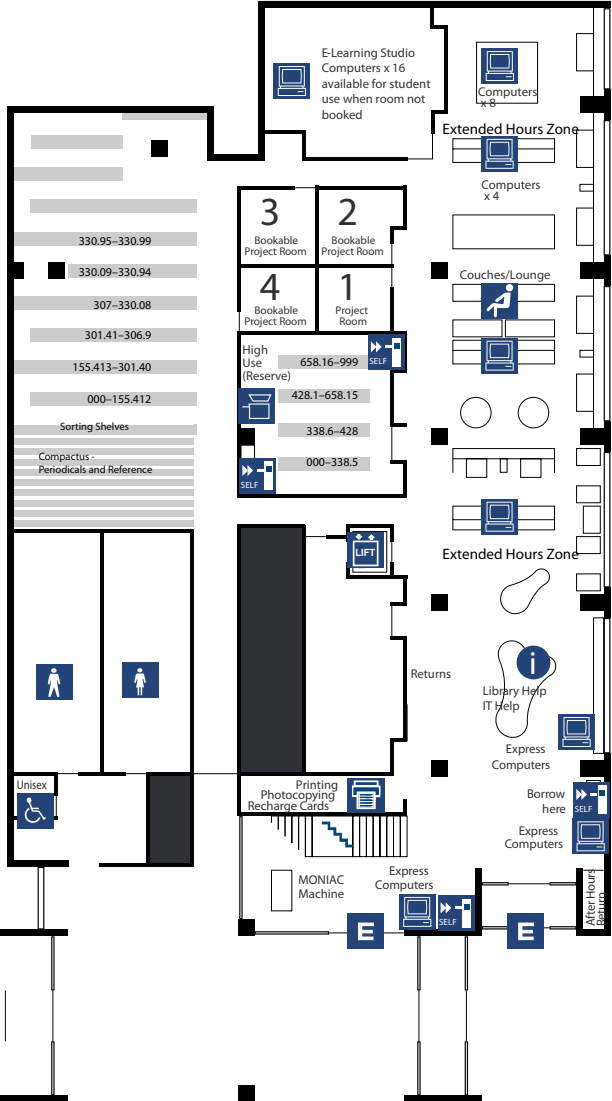

Education Business & Economics Library

Level G

THE UNIVERSITY OF
MELBOURNE

-  Information
-  Self-service Machine
-  Computers
-  Collaborative Study Area
-  Couches / Lounge Area
-  Quiet Study Area
-  Unisex
-  Accessible Unisex Toilets
-  Female Toilets
-  Male Toilets
-  Photocopiers
-  Printers
-  Lifts
-  Stairs
-  Exit