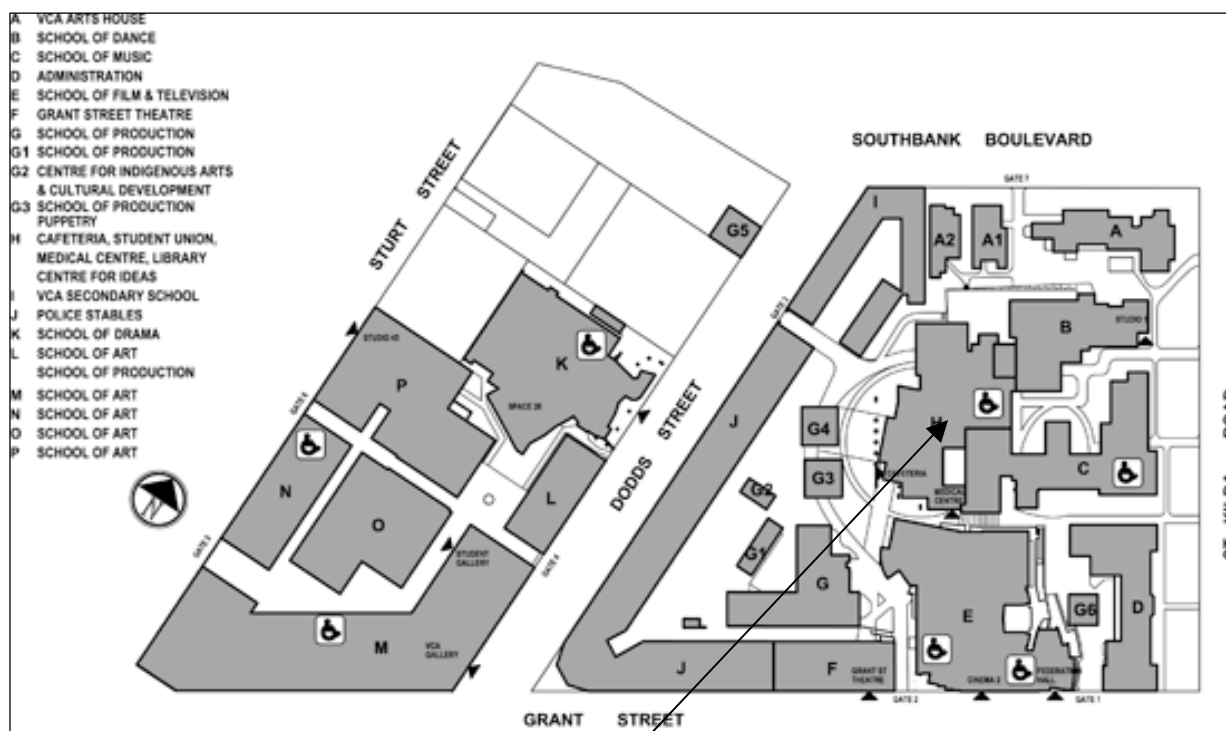

University of Melbourne

Victorian College of the Arts Lenton Parr Library

Telephone Information Desk 9685 9053
Loans Desk 9685 9052

Hours See: <http://www.vca.unimelb.edu.au/libraryabout/>

Location The VCA Library is located in the Hub Building, between the Dance and Music Schools, and can be accessed through the Friends Courtyard, or alternatively from the back entrance of the Hub Building. There is a lift available from the Ground Floor of the Hub Building. Please ring to arrange access.

Public Transport From Melbourne University catch any tram down Swanston Street. Alight at Stop 16 at the St Kilda Road/Southbank Boulevard intersection, opposite the National Gallery.

Melways

Map 2F H9
Map 247

**VCA Library
First Floor**